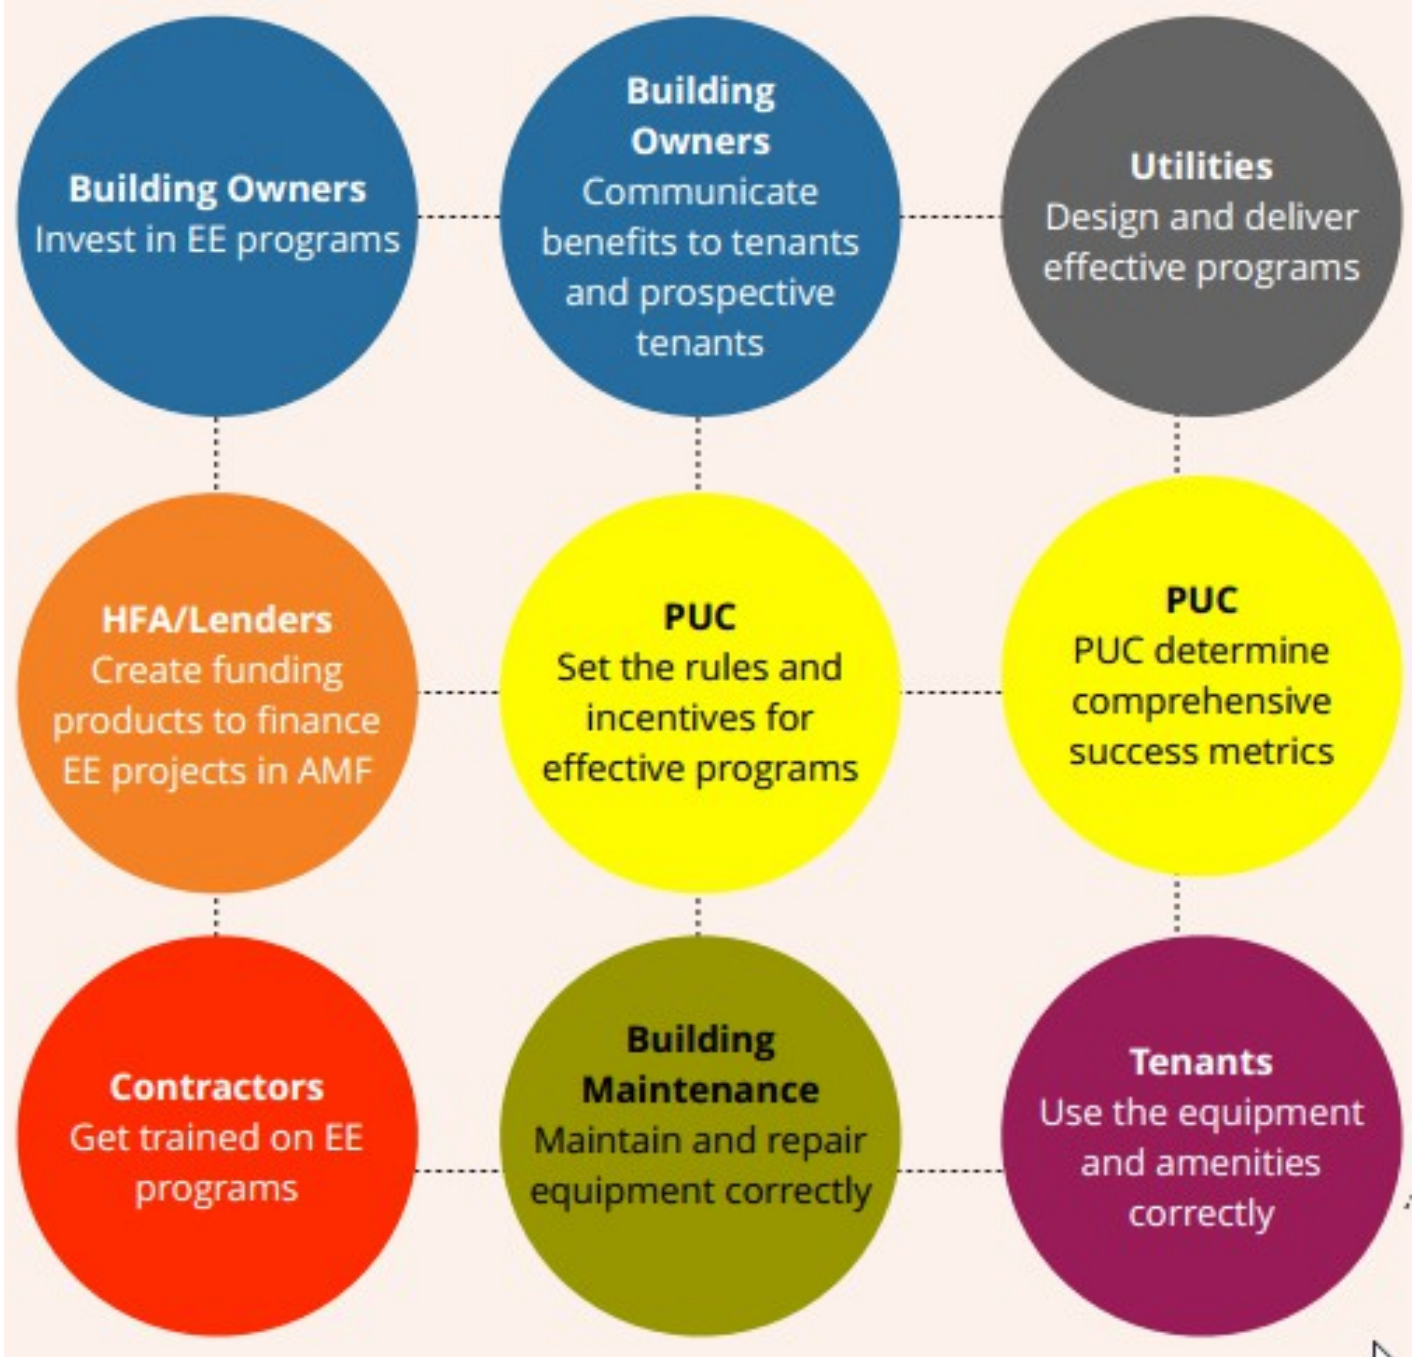

Network Nexus:

Welcome to the

Network for Energy, Water and Health in Affordable Buildings

Janne Flisrand

October 7-9, 2014

Working Together to Get There

Multifamily-friendly Program Design

Building Demand for Energy Efficiency

Benchmarking

Energy Efficiency ●

Multi-Family Affordable Housing ●

Other ●

Network weaving: connect people

Make Triangles!

The “Closing Triangles” Drawing

Investing in the Field